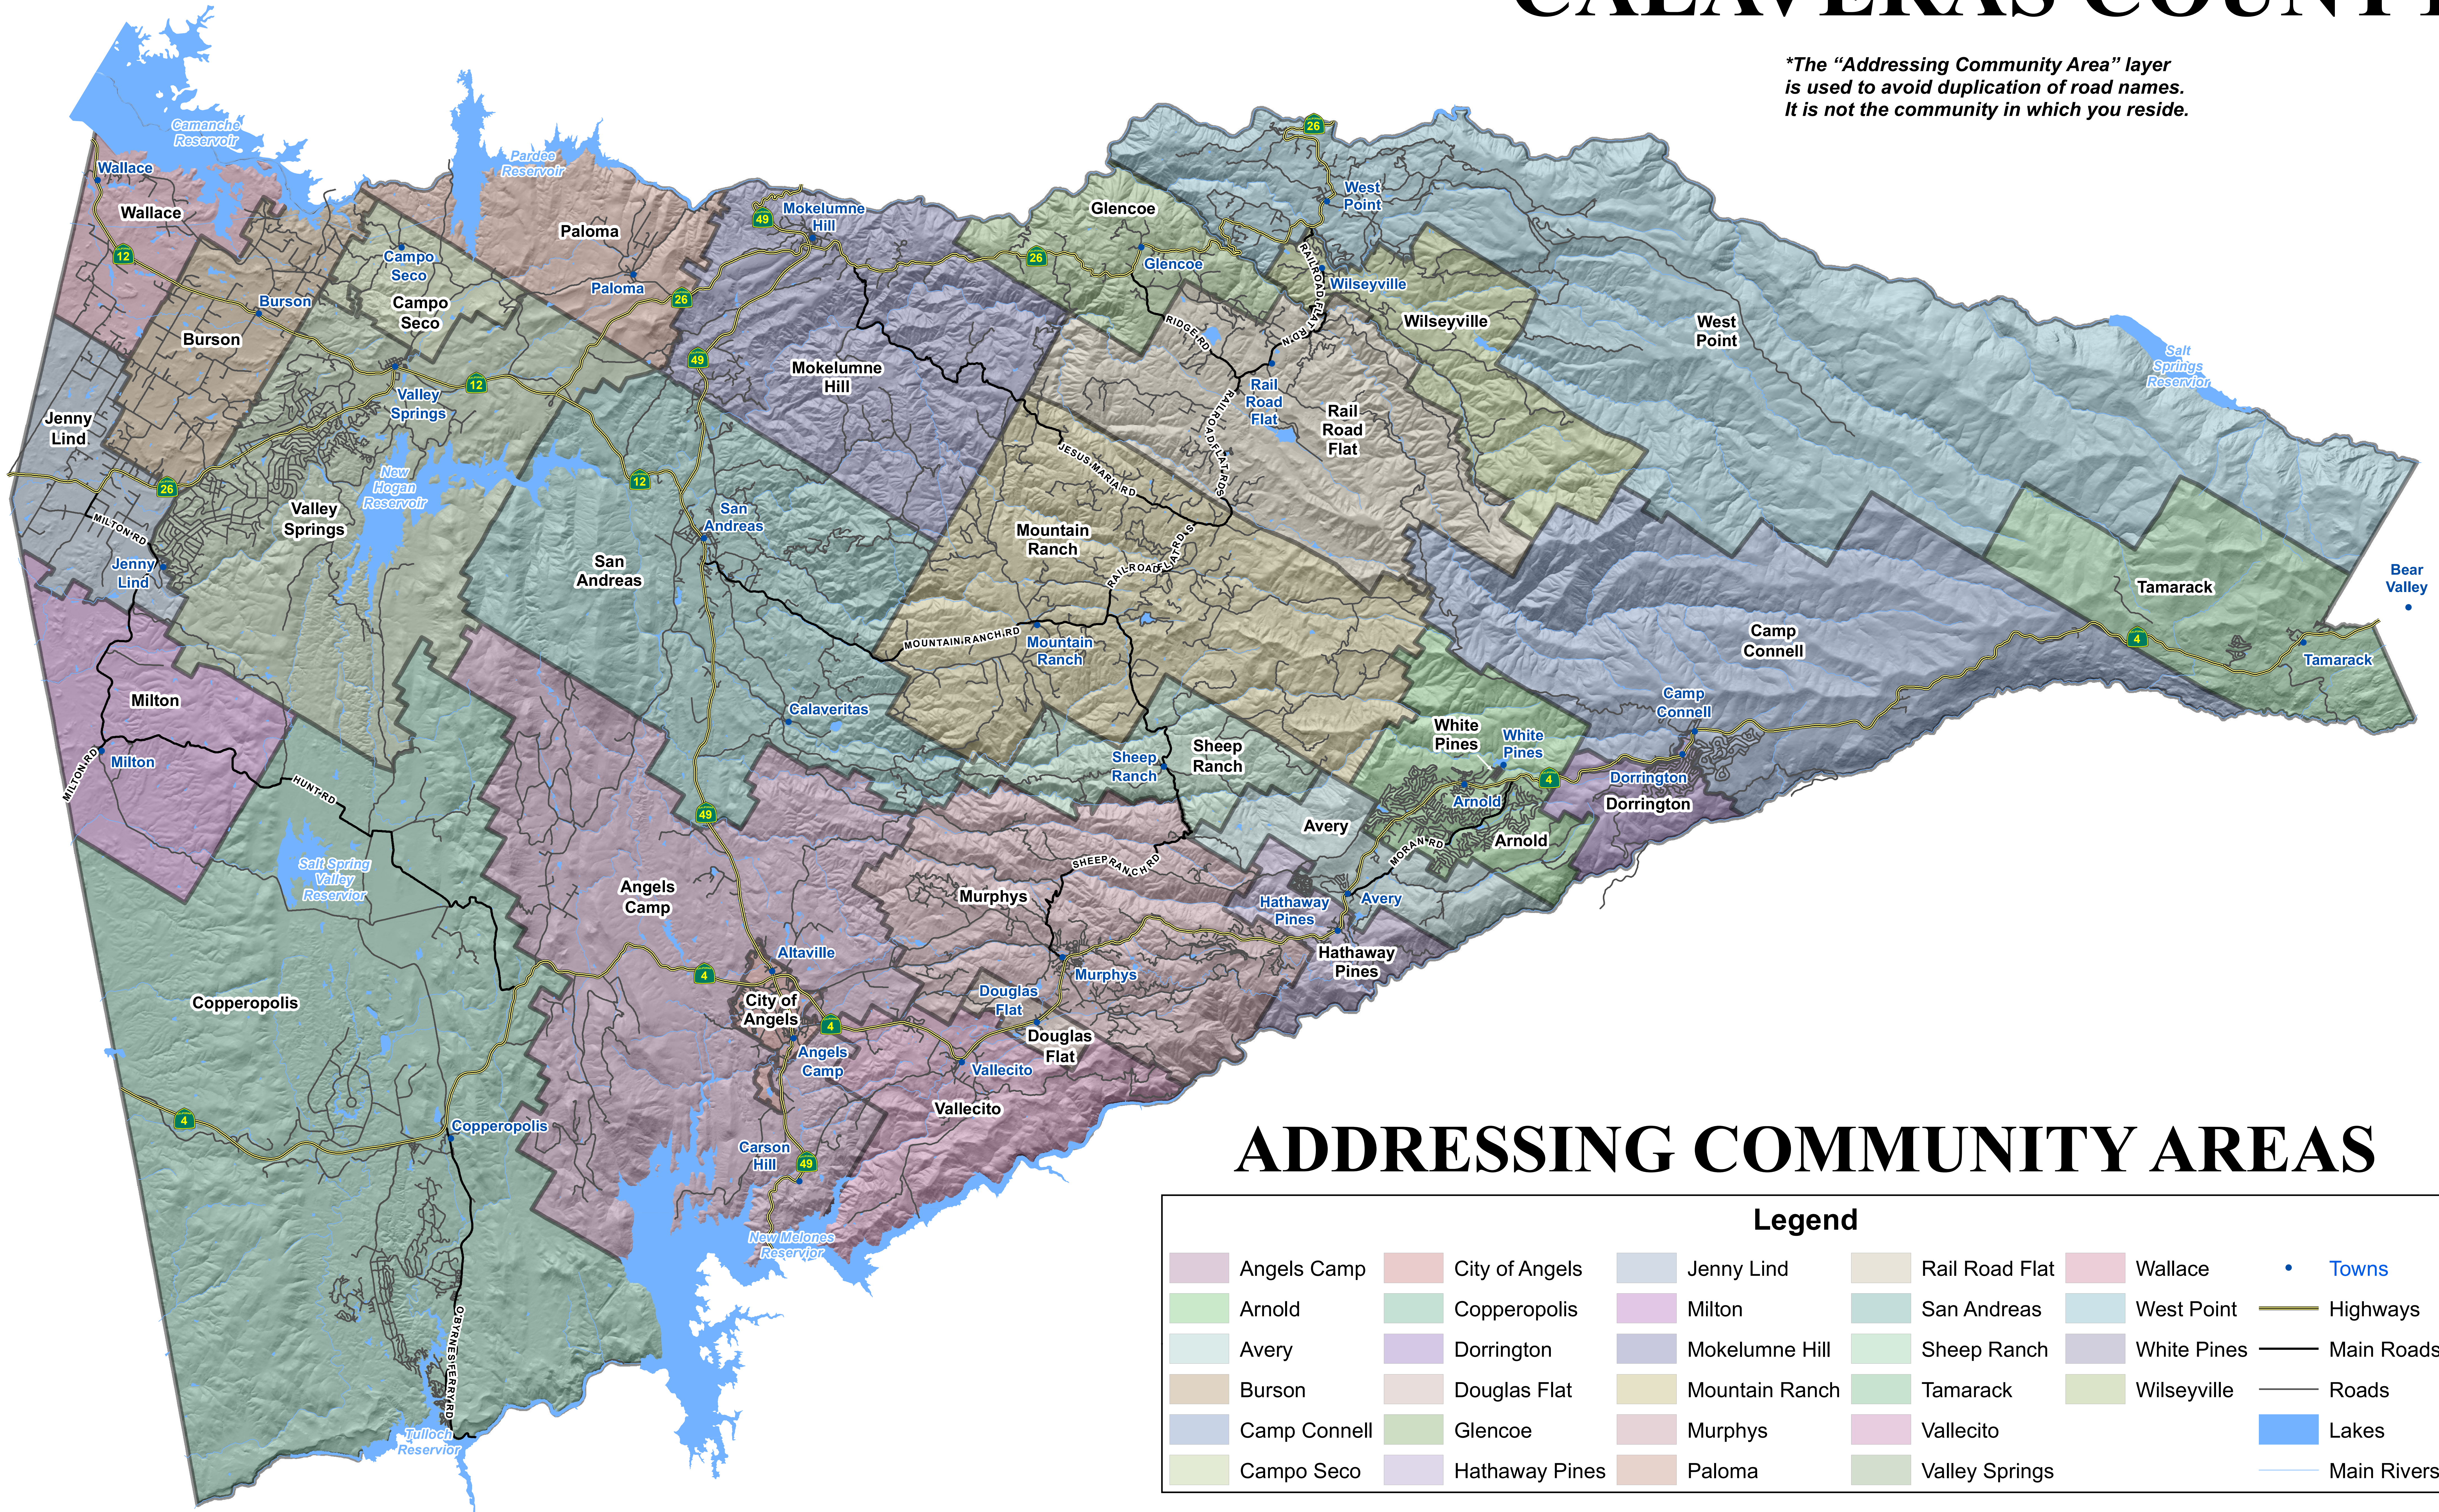

CALAVERAS COUNTY

**The "Addressing Community Area" layer is used to avoid duplication of road names. It is not the community in which you reside.*

ADDRESSING COMMUNITY AREAS

Legend											
	Angels Camp		City of Angels		Jenny Lind		Rail Road Flat		Wallace		Towns
	Arnold		Copperopolis		Milton		San Andreas		West Point		Highways
	Avery		Dorrington		Mokelumne Hill		Sheep Ranch		White Pines		Main Roads
	Burson		Douglas Flat		Mountain Ranch		Tamarack		Wilseyville		Roads
	Camp Connell		Glencoe		Murphys		Vallecito		Lakes		Main Rivers
	Campo Seco		Hathaway Pines		Paloma		Valley Springs				

Map Design and Cartography
By Calaveras County GIS
San Andreas, California
July, 2012